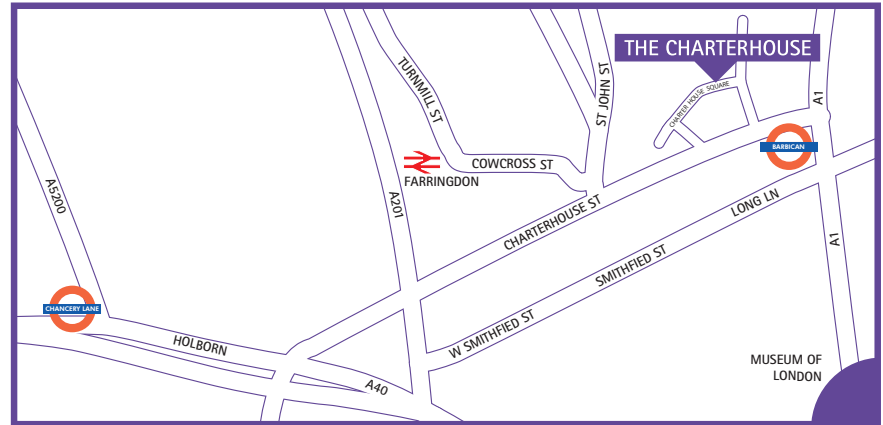

The Rt. Hon The Lord Tebbit CH

Sir John White Bt

The London Fundraising Committee

The Charterhouse Charterhouse Square, London EC1M 6AN

Nearest Underground Stations: Farringdon, Barbican and Chancery Lane