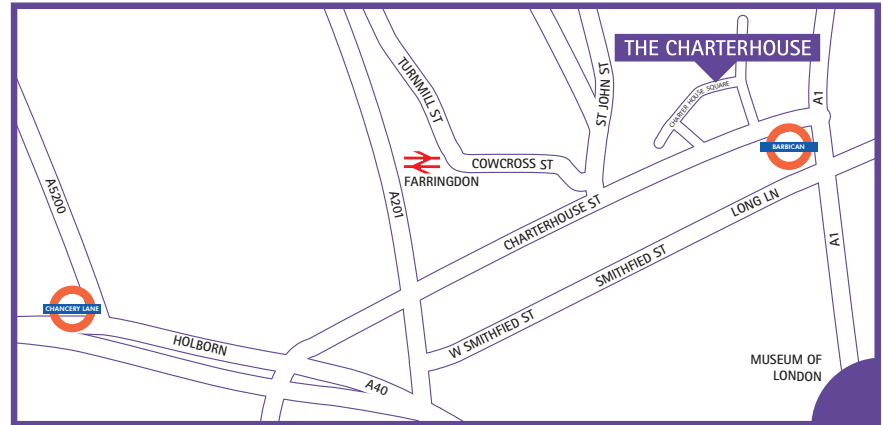

The London Fundraising Committee

The Charterhouse Charterhouse Square, London EC1M 6AN

Nearest Underground Stations: Farringdon, Barbican and Chancery Lane

caninepartners.org.uk/k9chess

Canine Partners, Mill Lane, Heyshott, Midhurst, West Sussex, GU29 0ED
Canine Partners for Independence. Registered in England No 2516146. Charity Commission Registered No. 803680.
Scottish Charity Registered No. SC039050